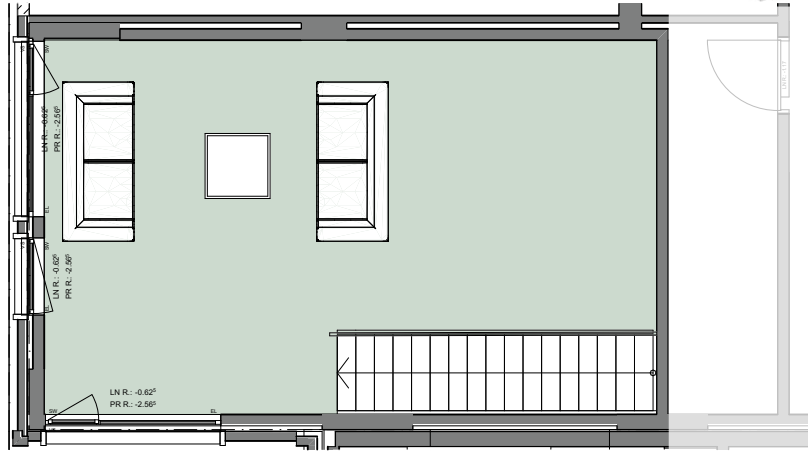

apartment b-05

location garden floor 2 & 1
size 182 sm
2 bedrooms

garden floor 1

garden floor 2